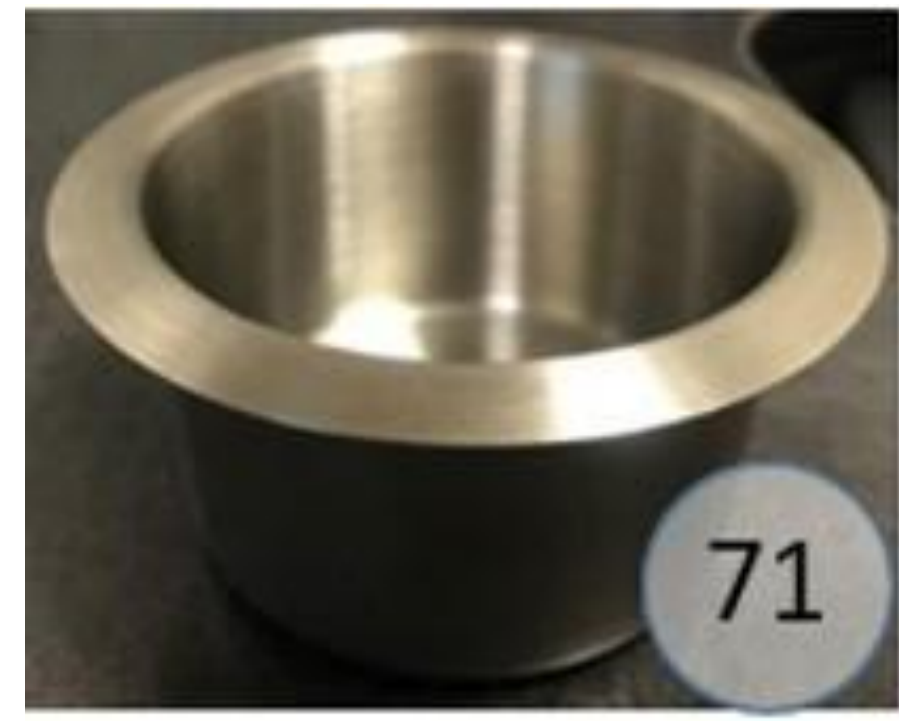

# 3660313

Call Out	Description
●	Blown Fiber
●	Cushion Chaise Pad - top Pad
●	Cushion Foam
●	KD Component
●	Cover

*Signature*  
DESIGN  
BY **ASHLEY**®

31715RP

Effective to 07/02/25 – WNK only

32478RP

Effective from 10/01/25 – WNK only