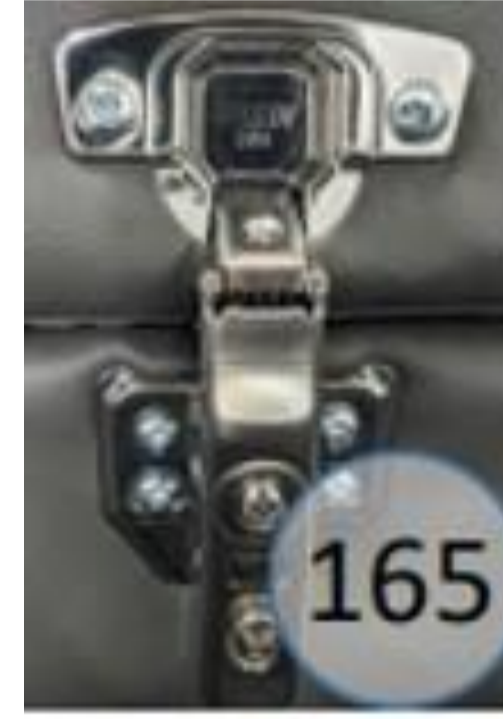

# 3660313

Call Out	Description
●	Blown Fiber
●	Cushion Chaise Pad - top Pad
●	Cushion Foam
●	KD Component
●	Cover

*Signature*  
DESIGN  
BY **ASHLEY**®

31715RP

Effective to 07/02/25 – WNK only

32478RP

Effective from 10/01/25 – WNK only