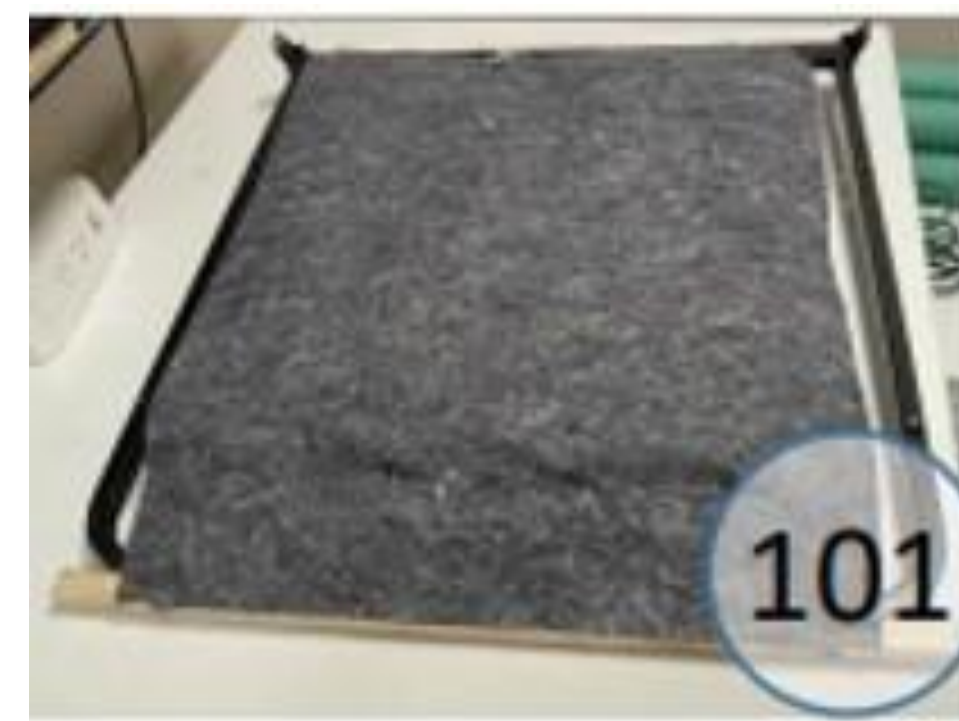

# 3660313

Call Out	Description
●	Blown Fiber
●	Cushion Chaise Pad - top Pad
●	Cushion Foam
●	KD Component
●	Cover

*Signature*  
DESIGN  
BY **ASHLEY**®

31715RP

Effective to 07/02/25 – WNK only

32478RP

Effective from 10/01/25 – WNK only